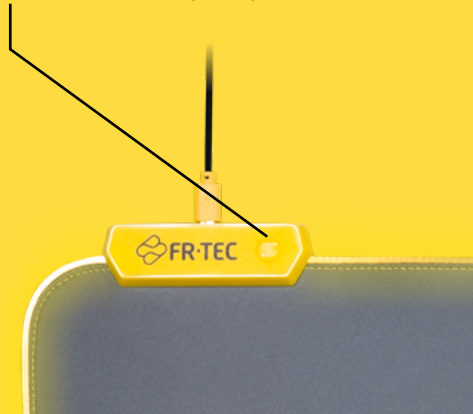

PC DC Mousepad Batman™

Ref. / SKU: BATPCMPAD

PC

Licencia oficial Batman™
Official Batman™ license

Conexión USB
USB connection

PLUG AND PLAY

Diferentes modos de iluminación
directos del mouse pad
Different lighting modes

Gaming XL Mousepad Batman™

La alfombrilla XL de Batman™ para teclado y ratón se convierte en el complemento perfecto para el teclado y ratón. Tiene luz LED en todo el borde del mousepad, configurable en el botón superior izquierdo que se encuentra junto con el logo de FR-TEC.

Es Plug and Play, sin necesidad de complicaciones adicionales. Tiene cable trenzado de 1,8m, resistente y anti-enredos.

Gaming XL Mousepad Batman™

The XL Batman™ mousepad for keyboard and mouse becomes the perfect complement for your gaming setup. It features LED lighting along the entire edge of the mousepad, which can be customized using the top-left button located next to the FR-TEC logo.

Its smooth and non-slip rubber base provide you with the ultimate gaming experience. You'll be able to wield control like Batman™, optimizing your skills while protecting Gotham City.

It's Plug and Play, without the need for any additional complications. The mousepad comes with a 1.8m braided cable, durable and tangle-free.