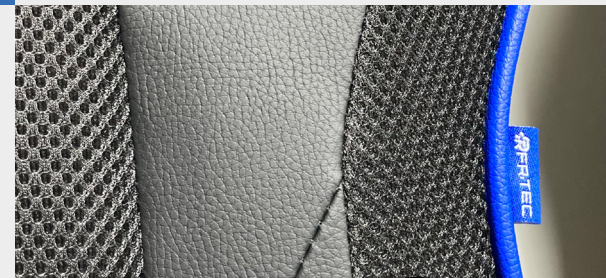

Racing Seat Sprint

Ref. / SKU: FT7009

Base de volante con doble punto de sujeción y perfil triangular, estable y robusto

Steering wheel base with double attachment point and triangular profile, stable and sturdy.

Distancia de asiento, pedales y altura volante ajustable

Distance-adjustable seat pedal base and wheel base

Base de pedales con posición horizontal y ajustable de 10° a 28°

Horizontal and adjustable pedal base with position from 10° to 28°

Respaldo de 80cm, para pilotos de 1,60m a 1,95m.

80cm backrest. For riders from 1.60 m to 1.95 m.

Logotipo bordado.

Embroidered logo.

Estructura metálica robusta de aleación al carbono.

Strong carbon alloy metal structure.

Almohadillas antideslizantes y antirayaduras en la base del asiento.

Anti-slip and anti-scratch pads on seat base.

Base de volante de 45x22cm.

45x22cm steering wheel base.

Fácil montaje.

Easy to assemble.

Asiento con espuma de alta densidad. Combinación de materiales, piel sintética y tejido microperforado.

Seat with high-density foam and Combination of synthetic leather and micro-perforated fabric materials.

Compatible con todos los volantes FR-TEC y el resto de volantes de simulación del mercado.

Works with all FR-TEC steering wheels and all other simulation steering wheels on the market.

Diseño y comodidad

Diseñado para jugadores que se inician en el mundo de la simulación y quieren **comodidad**, incorpora dos orificios para poder personalizar con cinturones de seguridad.

Los **sistemas de sujeción** permiten **ajustar longitud, altura e inclinación** de la estructura, para adecuar el asiento a cada jugador.

Montaje fácil e intuitivo.

Design and comfort

Designed for initial players in race simulation who are seeking for comfort. It contains two safety harness holes.